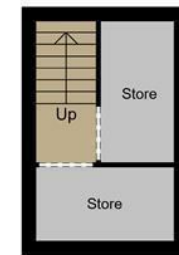

Ground Floor
80 sq.m/865.84 sq.ft
Approx.

First Floor
67 sq.m/724.40 sq.ft
Approx.

Outbuilding
17 sq.m/180.92 sq.ft
Approx.

Basement
12 sq.m/124.48 sq.ft
Approx.

Whilst every attempt has been made to ensure the accuracy of the floor plan contained here, no responsibility is taken for incorrect measurements of doors, windows, appliances and room or any error, omission or misstatement. Exterior and interior walls are drawn to scale based on interior measurements. Any figure given is for initial guidance only and should not be relied on as basis of valuation. These plans are for marketing purposes only and should be used as such by any prospective purchase. Specially no guarantee is should not be relied on as a basis of valuation. These plans are for marketing purposes only and should be used as such by any prospective purchase. Specifically no guarantee is given on the total square footage of the property if quoted on this plan.
CC Ltd ©2018